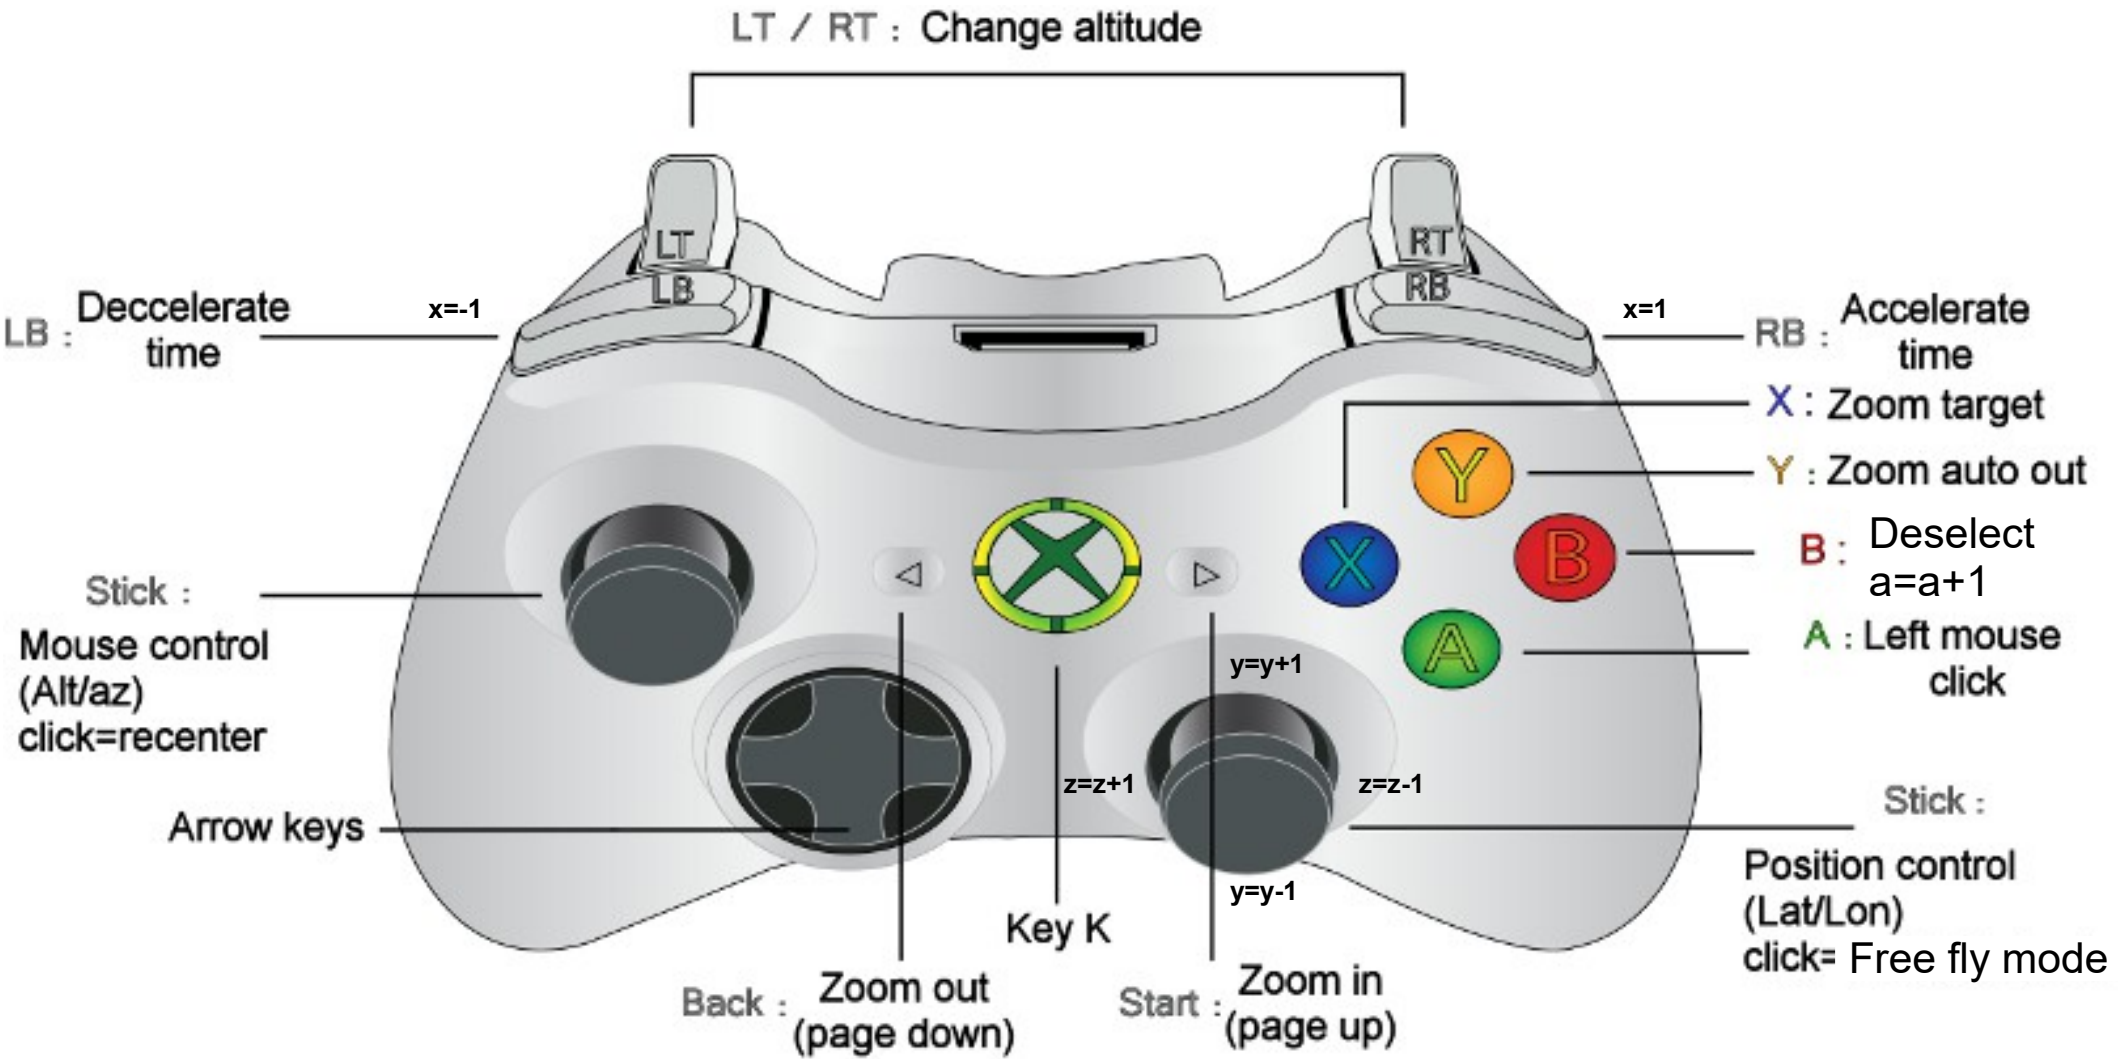

VIDEO COMMANDS

Quit Video	Pause Video	-10s	+10s	Rewind	+60s	Hot Duplicate	Reverse flow if ping-pong video	Toggle SC